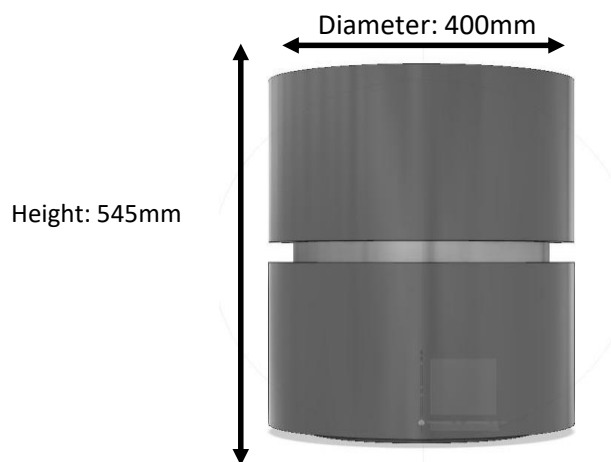

Specification Sheet

Product	Materials	Dimensions
Drum Side Table	High Density Fibre Board	Unboxed H: 545 x Dia: 400mm Boxed H: 610 x L: 457 x W: 457mm
Paint Colours	 Stanmer Green (RAL 6005) Brighton Blue (RAL 6027) Albion Navy (RAL 5000)	 Pebble Grey (RAL 7047) Pier Pink (RAL 3014) Pavilion White (RAL 9003)
Metal Band	 Seagull Silver (Chrome finish) and Doughnut Gold (Satin Brass finish) rings	
Finish	The drums are painted in a high gloss polyurethane paint	
Carpet Glides	4no. 6mm white plastic carpet gildes	